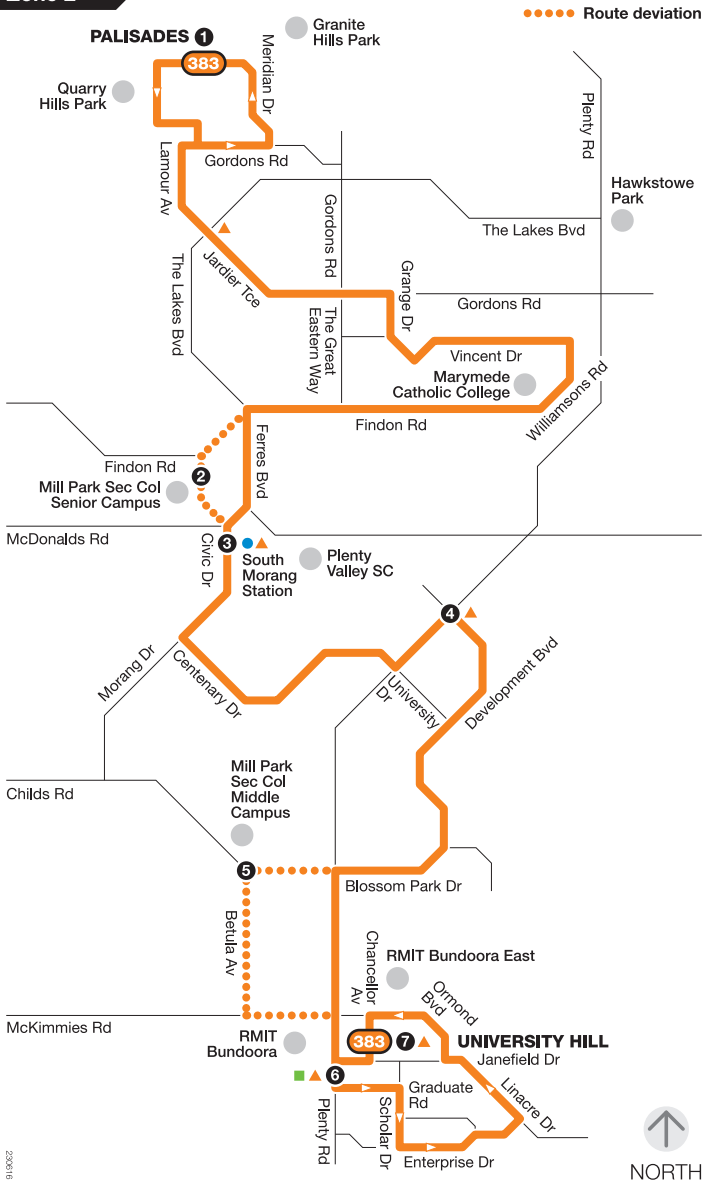

Palisades – University Hill

Route 383 via South Morang

Zone 2

2306/16

Ticketing zone

Single zone
 Connecting train
 Connecting tram
 Connecting bus
 Major stop

For more information visit ptv.vic.gov.au or call 1800 800 007

MAP NOT TO SCALE

© Public Transport Victoria 2016