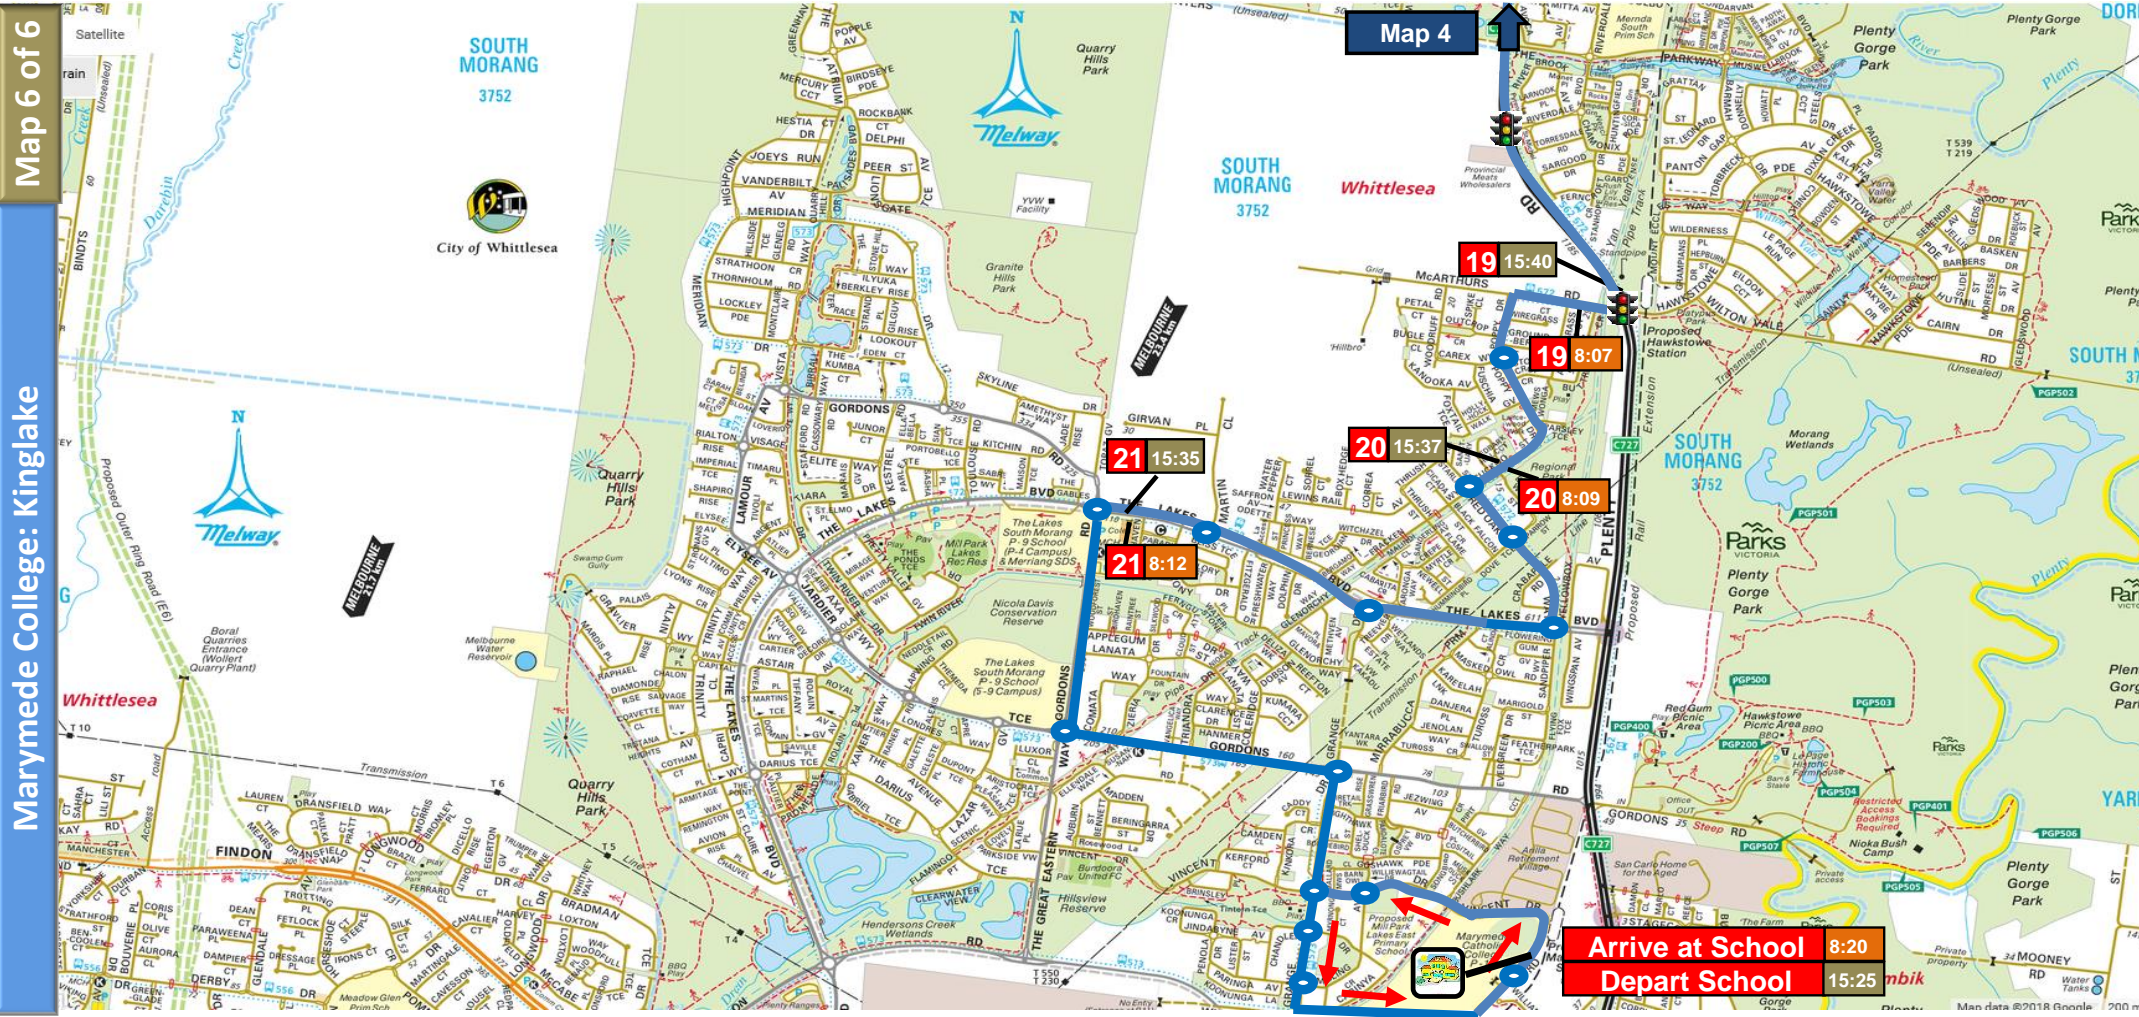

SOUTH MORANG
3752

City of Whittlesea

SOUTH MORANG
3752

Map 4

19 15:40

19 8:07

20 15:37

20 8:09

21 15:35

21 8:12

Arrive at School 8:20
Depart School 15:25