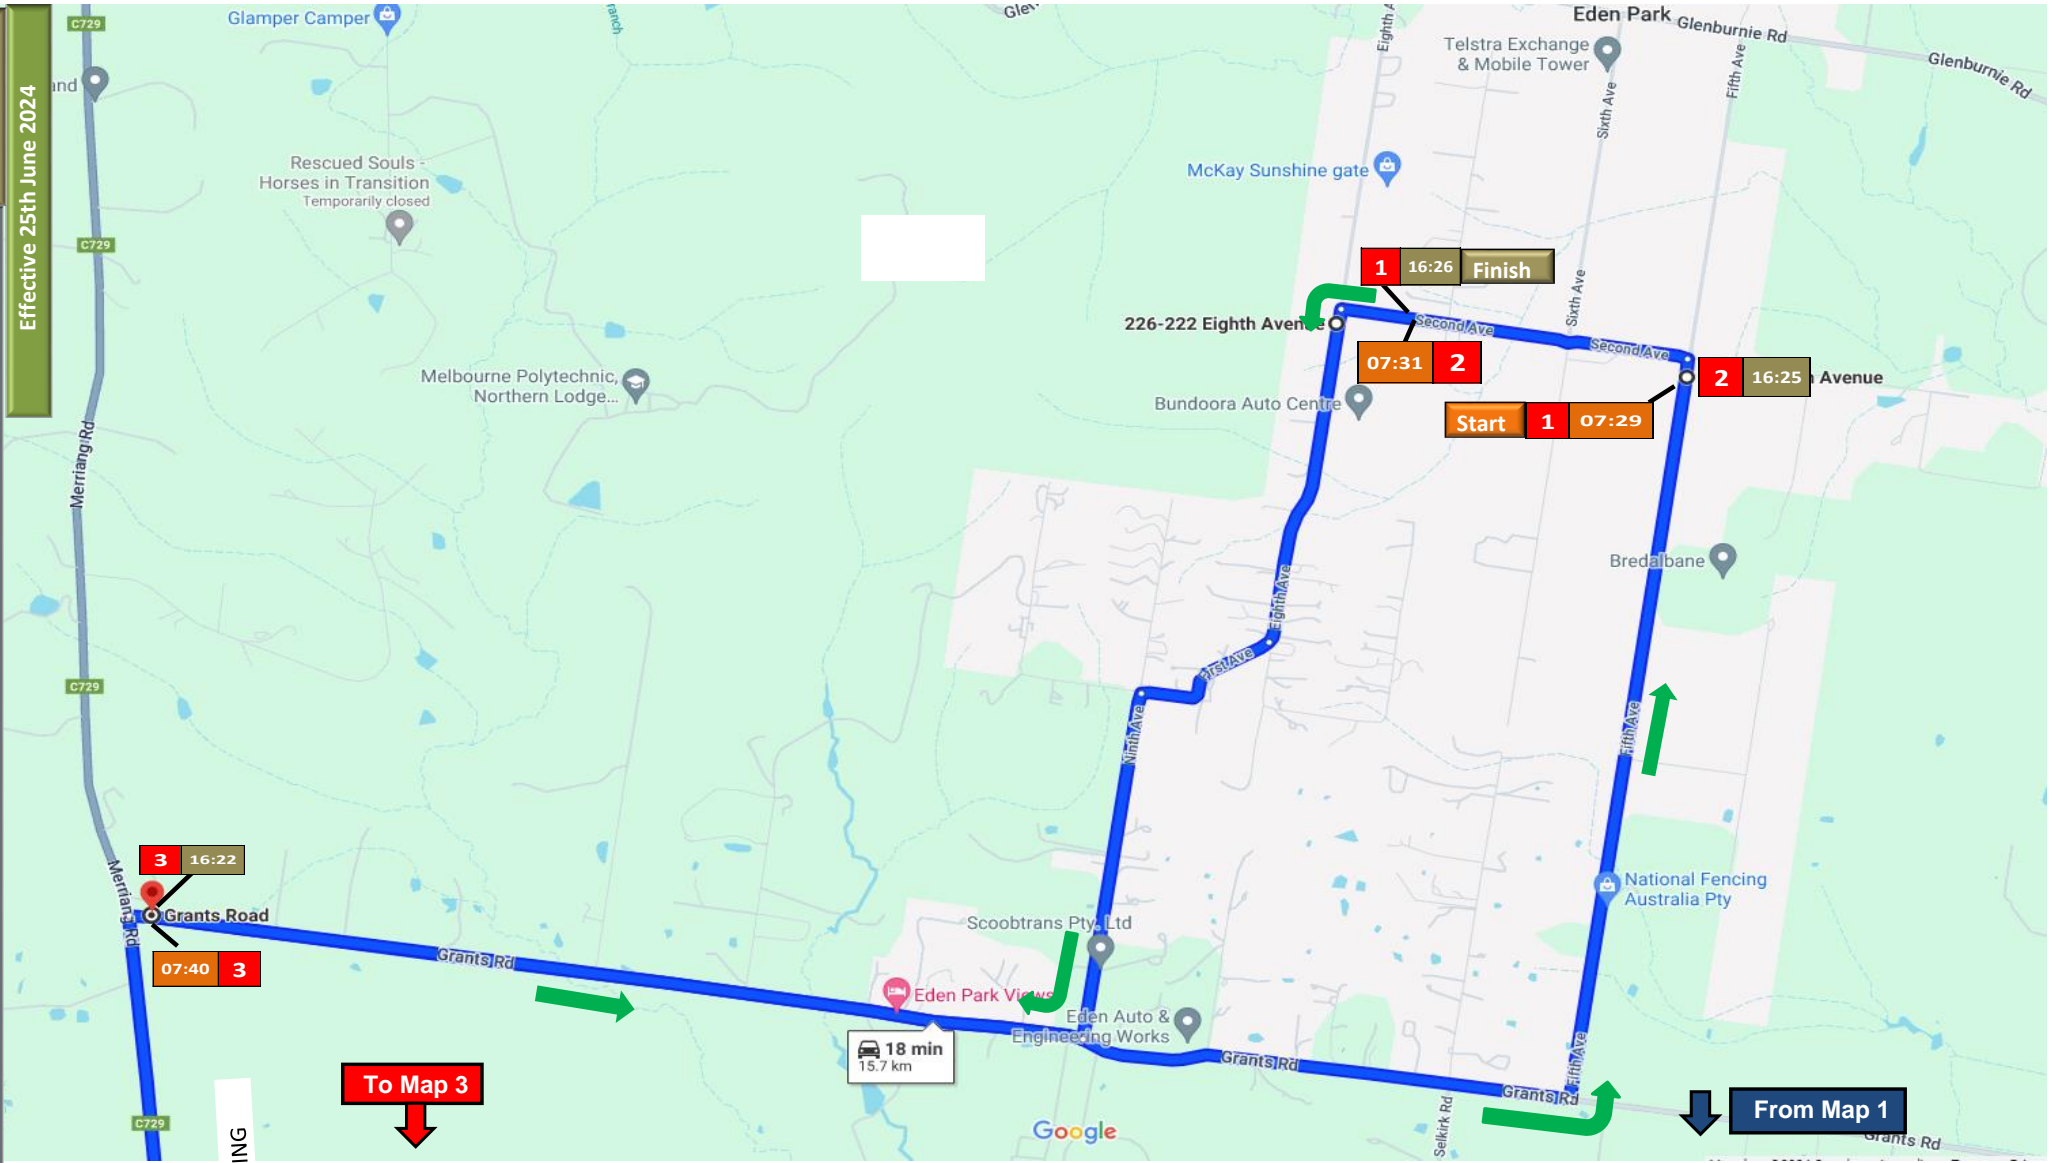

## Marymede College: Eden Park - MCCEP

Bus Stop Location AM	AM Time	Stop	PM Time	Bus Stop Location PM
Before Second Ave on Fifth Ave	07:29	1	16:26	Cnr Eighth and Second Ave
Cnr Eighth and Second Ave	07:31	2	16:25	Fifth Ave after Second Ave
Cnr Grants and Merriang Rd	07:40	3	16:22	Cnr Grants and Merriang Rd
Pine Park via Saltlake Boulevard opposite 356 bus stop on Pine Park Dve	07:56	4	16:07	Pine Park Dve at 356 bus stop
De Rossi Blvd Before Highpark Drive	08:01	5	16:01	De Rossi Blvd Before Highpark Drive
N/A		6	15:59	Contempo Blvd/Evolve Esplanade
65 Contempo Boulevard before Edgars Rd (Bemm Lane)	08:03	7	15:58	Contempo Boulevard No. 72 (Bemm Lane)
Edgars Road after Steen Avenue at 357 Bus Stop	08:04	8	15:56	Edgars Road before Steen Avenue (on right) at 357 bus stop
Edgars Road after Harvest Home Road at 357 bus stop	08:05	9	15:55	Edgars Rd/Harvest Home Road
Gammage Boulevard before Shields Street	08:06	10	15:53	Gammage Boulevard before Shields Street
Greenfields Drive after Farmhouse Boulevard at 358 bus stop	08:11	11	15:52	Greenfields Drive after Farmhouse Boulevard at 358 bus stop
Manor House Drive after Herlitz Drive	08:15	12	15:50	Manor House Drive before easement
Findon Road and Brush Rd at bus stop	08:20	13	15:45	Findon Road and Brush Rd at bus stop
Findon Road after Devora Road at 577 bus stop	08:23	14	15:43	Findon Road after Devora Road at 577 bus stop
N/A		15	15:40	McDonalds Road (58) before Pindari Avenue
Marymede College Williamsons Road	08:30	16	15:25	Marymede College Williamsons Road

Effective 25th June 2024

To Map 3

From Map 1

PING

Map 3 of 4

Marymde College: Eden Park

To Map 4

To Map 6

SOUTH MORANG  
3752

City of Whittlesea

AMELBORNE  
3750

Whittlesea

Quarry Hills Park

**AM: Green Line to School**

**To Map 5**

**08:20 13**

— *In the way of Mary* —

15:43  
15:40:00

**Eden Park - Wollert**

**Epping North**