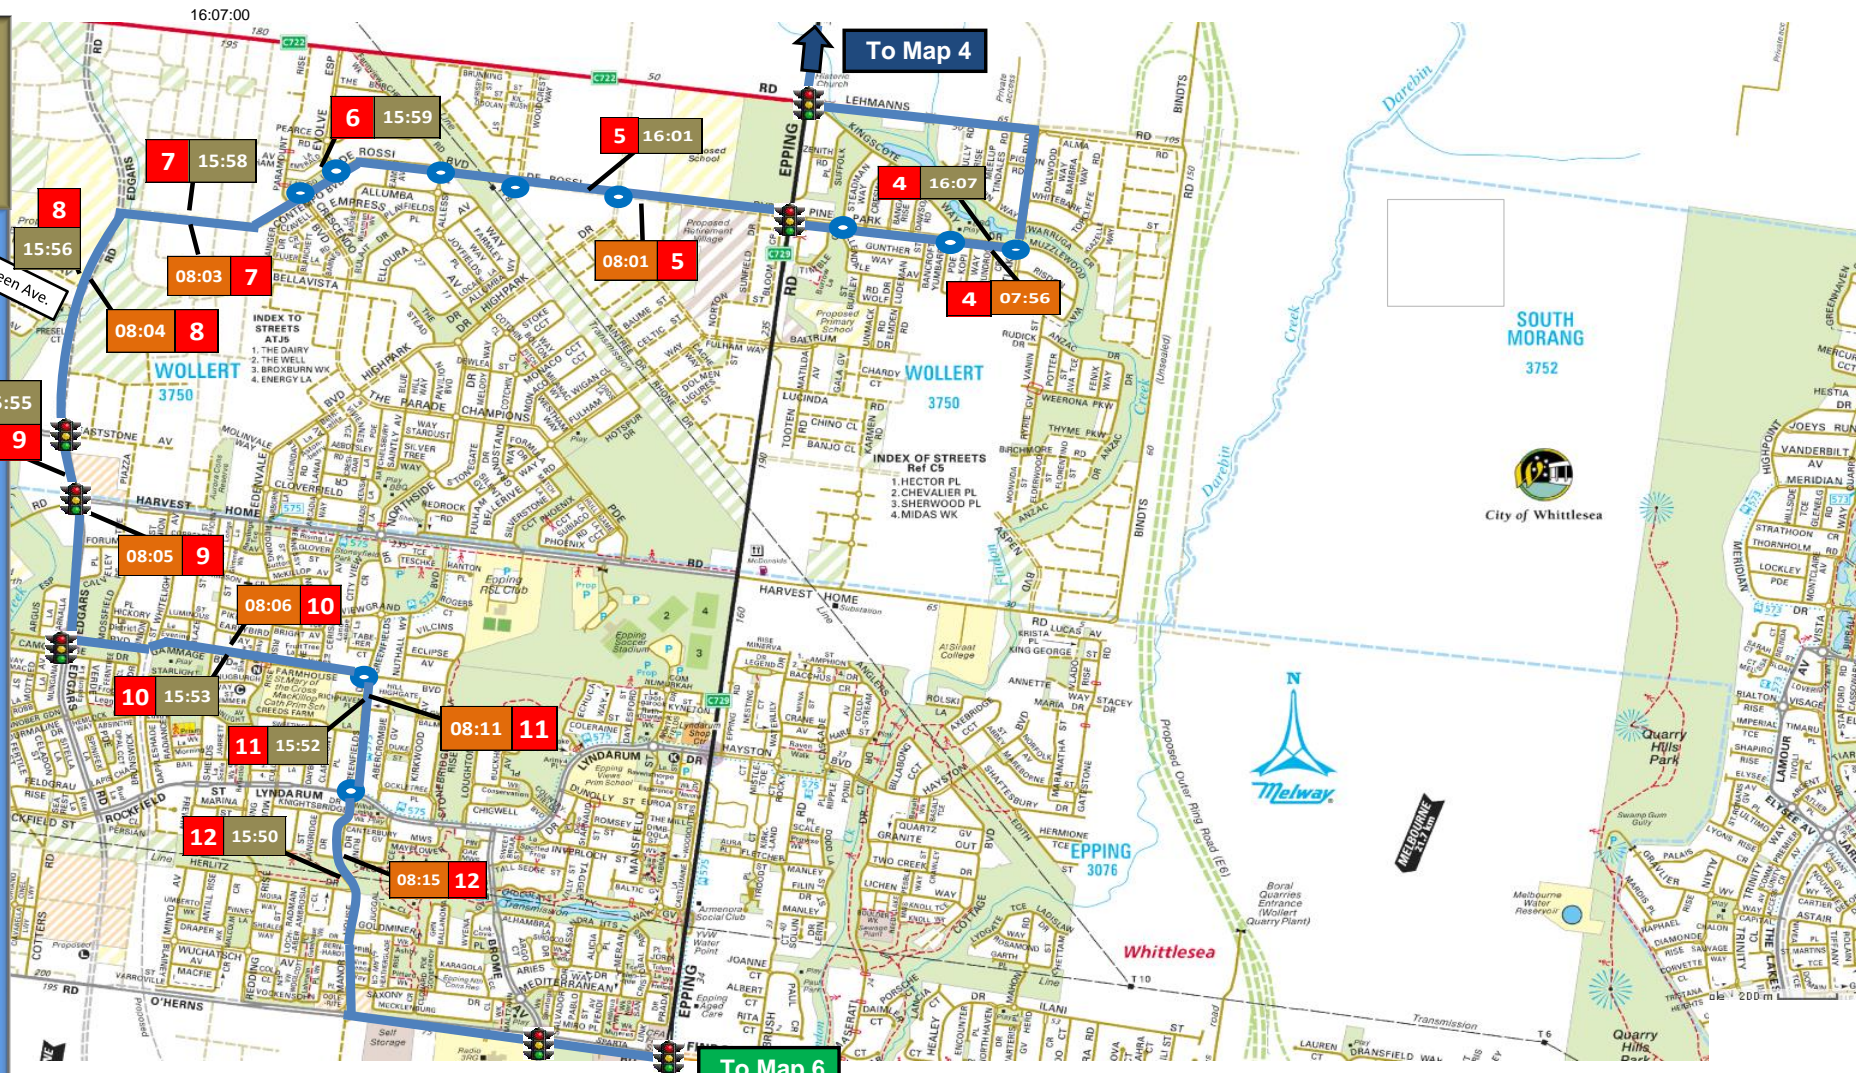

## Marymede College: Eden Park - MCCEP

Bus Stop Location AM	AM Time	Stop	PM Time	Bus Stop Location PM
Before Second Ave on Fifth Ave	07:29	1	16:26	Cnr Eighth and Second Ave
Cnr Eighth and Second Ave	07:31	2	16:25	Fifth Ave after Second Ave
Cnr Grants and Merriang Rd	07:40	3	16:22	Cnr Grants and Merriang Rd
Pine Park via Saltlake Boulevard opposite 356 bus stop on Pine Park Dve	07:56	4	16:07	Pine Park Dve at 356 bus stop
De Rossi Blvd Before Highpark Drive	08:01	5	16:01	De Rossi Blvd Before Highpark Drive
N/A		6	15:59	Contempo Blvd/Evolve Esplanade
65 Contempo Boulevard before Edgars Rd (Bemm Lane)	08:03	7	15:58	Contempo Boulevard No. 72 (Bemm Lane)
Edgars Road after Steen Avenue at 357 Bus Stop	08:04	8	15:56	Edgars Road before Steen Avenue (on right) at 357 bus stop
Edgars Road after Harvest Home Road at 357 bus stop	08:05	9	15:55	Edgars Rd/Harvest Home Road
Gammage Boulevard before Shields Street	08:06	10	15:53	Gammage Boulevard before Shields Street
Greenfields Drive after Farmhouse Boulevard at 358 bus stop	08:11	11	15:52	Greenfields Drive after Farmhouse Boulevard at 358 bus stop
Manor House Drive after Herlitz Drive	08:15	12	15:50	Manor House Drive before easement
Findon Road and Brush Rd at bus stop	08:20	13	15:45	Findon Road and Brush Rd at bus stop
Findon Road after Devora Road at 577 bus stop	08:23	14	15:43	Findon Road after Devora Road at 577 bus stop
N/A		15	15:40	McDonalds Road (58) before Pindari Avenue
Marymede College Williamsons Road	08:30	16	15:25	Marymede College Williamsons Road

Effective 25th June 2024

To Map 3

From Map 1

PING

Map 3 of 4

Marymde College: Eden Park

To Map 4

To Map 6

SOUTH MORANG  
3752

City of Whittlesea

AMELBORNE  
3750

Whittlesea

Quarry Hills Park

**AM: Green Line to School**

**To Map 5**

**08:20 13**

— *In the way of Mary* —

15:43  
15:40:00

**Eden Park - Wollert**

**Epping North**