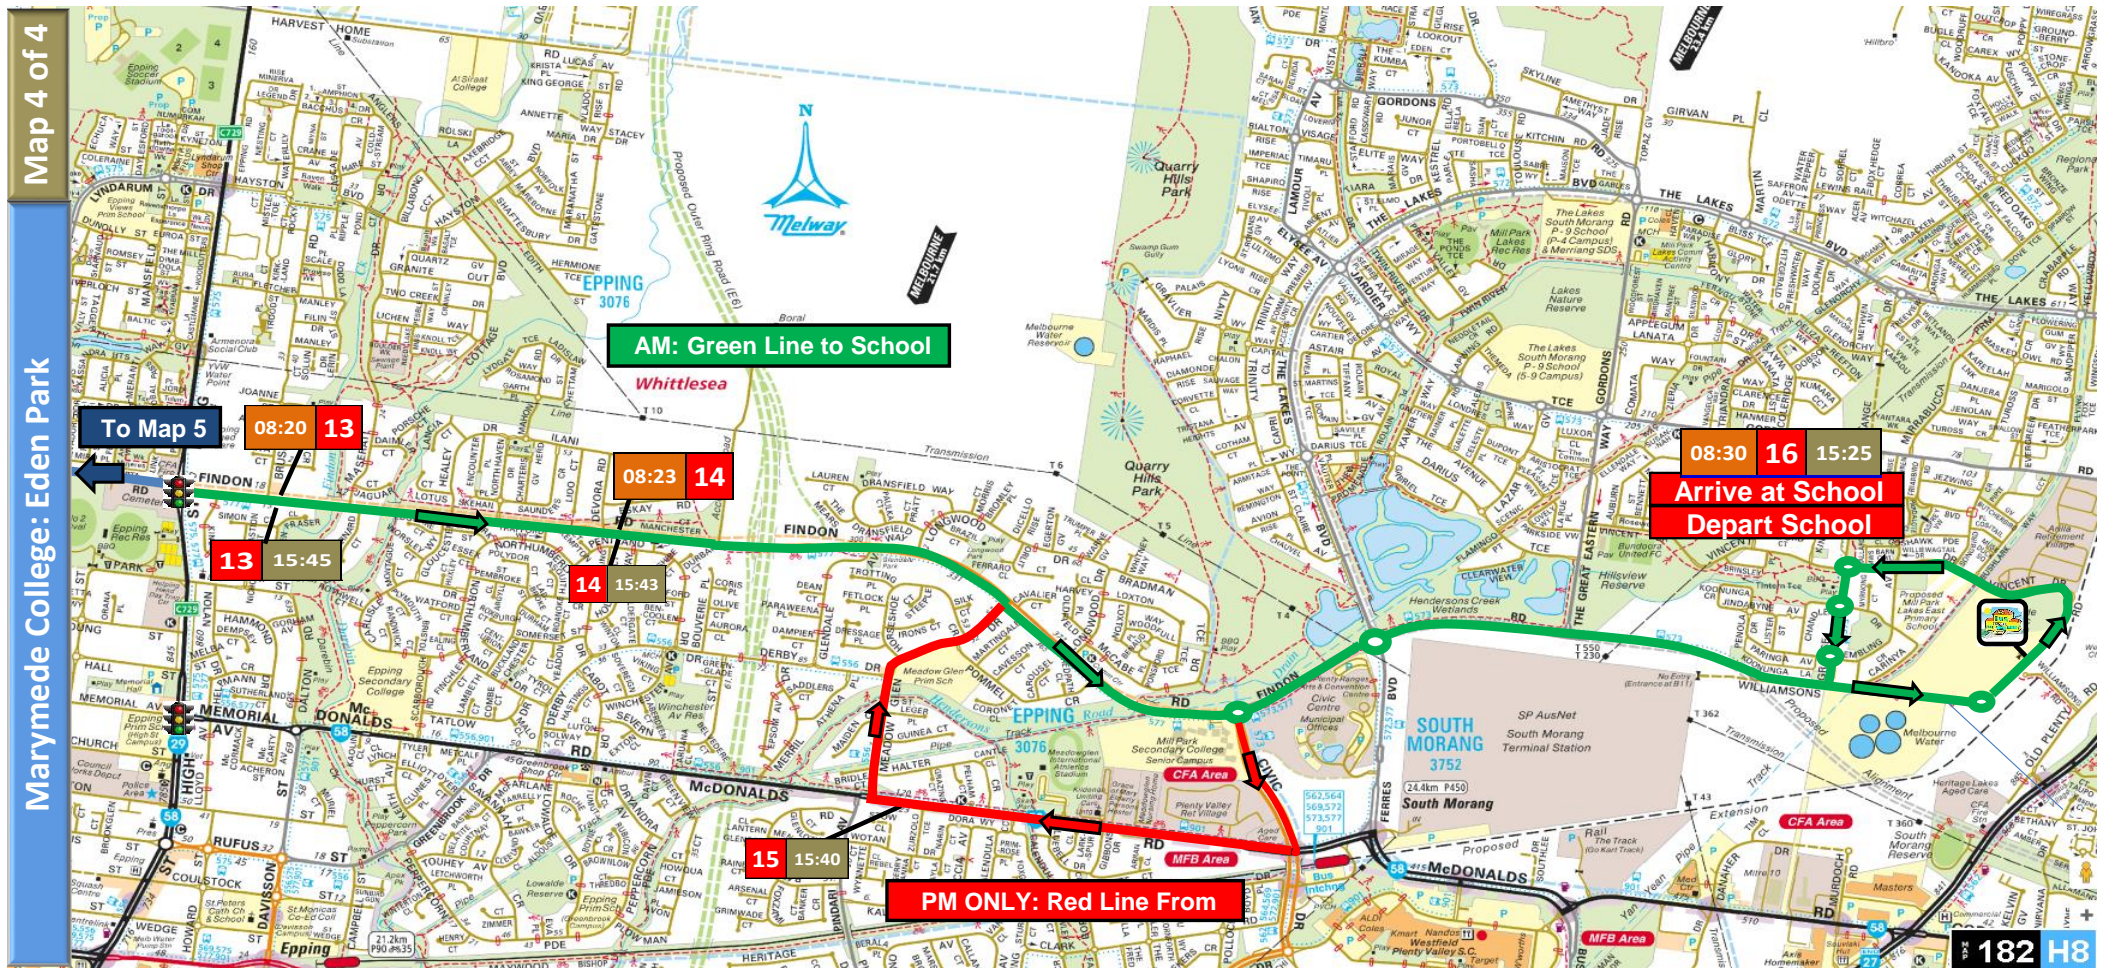

## Marymede College: Eden Park - MCCEP

Bus Stop Location AM	AM Time	Stop	PM Time	Bus Stop Location PM
Before Second Ave on Fifth Ave	07:29	1	16:26	Cnr Eighth and Second Ave
Cnr Eighth and Second Ave	07:31	2	16:25	Fifth Ave after Second Ave
Cnr Grants and Merriang Rd	07:40	3	16:22	Cnr Grants and Merriang Rd
Pine Park via Saltlake Boulevard opposite 356 bus stop on Pine Park Dve	07:56	4	16:07	Pine Park Dve at 356 bus stop
De Rossi Blvd Before Highpark Drive	08:01	5	16:01	De Rossi Blvd Before Highpark Drive
N/A		6	15:59	Contempo Blvd/Evolve Esplanade
65 Contempo Boulevard before Edgars Rd (Bemm Lane)	08:03	7	15:58	Contempo Boulevard No. 72 (Bemm Lane)
Edgars Road after Steen Avenue at 357 Bus Stop	08:04	8	15:56	Edgars Road before Steen Avenue (on right) at 357 bus stop
Edgars Road after Harvest Home Road at 357 bus stop	08:05	9	15:55	Edgars Rd/Harvest Home Road
Gammage Boulevard before Shields Street	08:06	10	15:53	Gammage Boulevard before Shields Street
Greenfields Drive after Farmhouse Boulevard at 358 bus stop	08:11	11	15:52	Greenfields Drive after Farmhouse Boulevard at 358 bus stop
Manor House Drive after Herlitz Drive	08:15	12	15:50	Manor House Drive before easement
Findon Road and Brush Rd at bus stop	08:20	13	15:45	Findon Road and Brush Rd at bus stop
Findon Road after Devora Road at 577 bus stop	08:23	14	15:43	Findon Road after Devora Road at 577 bus stop
N/A		15	15:40	McDonalds Road (58) before Pindari Avenue
Marymede College Williamsons Road	08:30	16	15:25	Marymede College Williamsons Road

SOUTH MORANG  
3752

City of Whittlesea

AMELBORNE  
3750

Whittlesea

Quarry Hills Park

**AM: Green Line to School**

**To Map 5**

**08:20 13**

**08:23 14**

**13 15:45**

**14 15:43**

**08:30 16 15:25**

**Arrive at School  
Depart School**

**PM ONLY: Red Line From**

**182 H8**

MARYMEDE  
CATHOLIC COLLEGE

— *In the way of Mary* —

15:43  
15:40:00

**Eden Park - Wollert**

**Epping North**