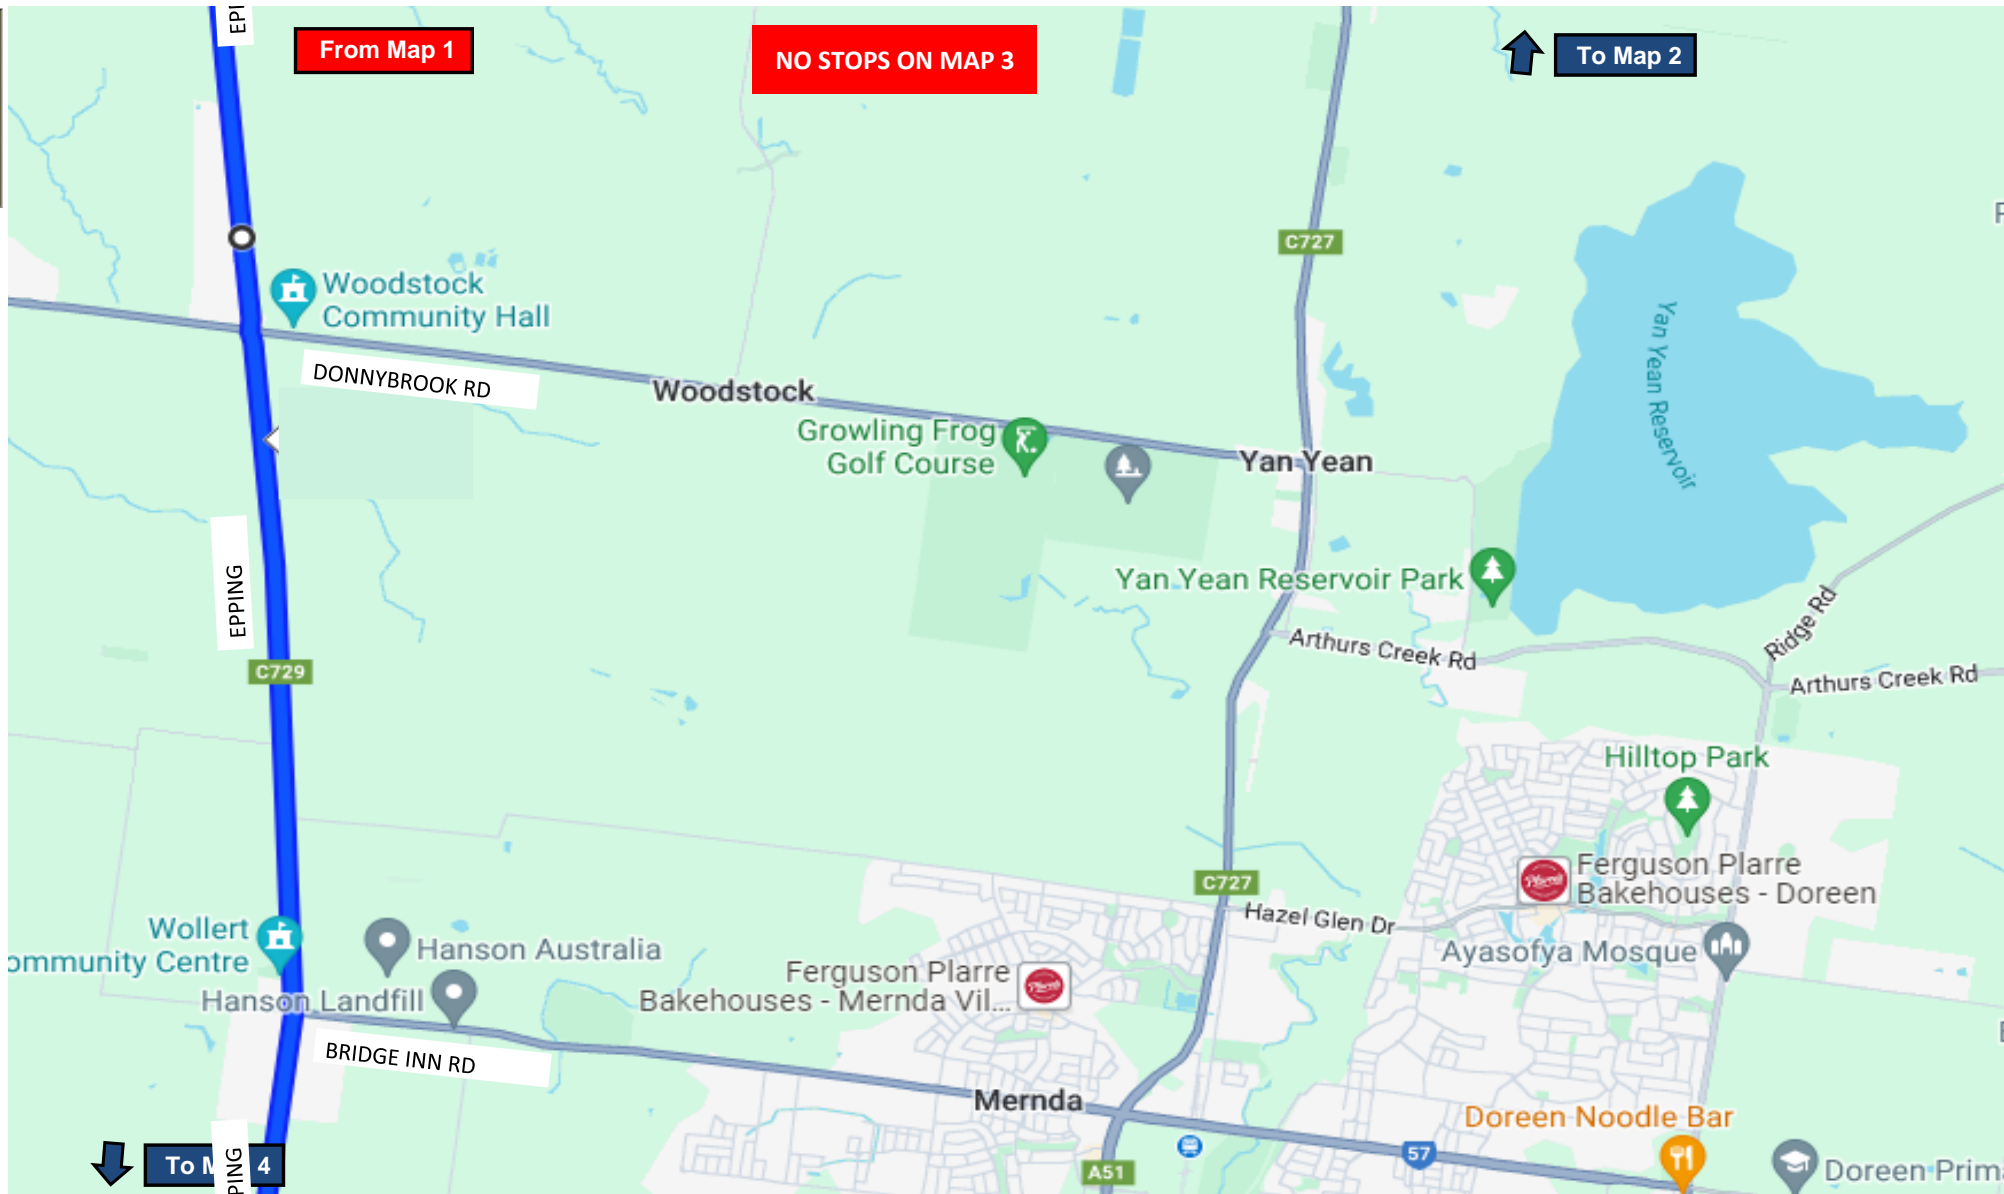

## Marymede College: Eden Park - MCCEP

Bus Stop Location AM	AM Time	Stop	PM Time	Bus Stop Location PM
Before Second Ave on Fifth Ave	07:29	1	16:26	Cnr Eighth and Second Ave
Cnr Eighth and Second Ave	07:31	2	16:25	Fifth Ave after Second Ave
Cnr Grants and Merriang Rd	07:40	3	16:22	Cnr Grants and Merriang Rd
Pine Park via Saltlake Boulevard opposite 356 bus stop on Pine Park Dve	07:56	4	16:07	Pine Park Dve at 356 bus stop
De Rossi Blvd Before Highpark Drive	08:01	5	16:01	De Rossi Blvd Before Highpark Drive
N/A		6	15:59	Contempo Blvd/Evolve Esplanade
65 Contempo Boulevard before Edgars Rd (Bemm Lane)	08:03	7	15:58	Contempo Boulevard No. 72 (Bemm Lane)
Edgars Road after Steen Avenue at 357 Bus Stop	08:04	8	15:56	Edgars Road before Steen Avenue (on right) at 357 bus stop
Edgars Road after Harvest Home Road at 357 bus stop	08:05	9	15:55	Edgars Rd/Harvest Home Road
Gammage Boulevard before Shields Street	08:06	10	15:53	Gammage Boulevard before Shields Street
Greenfields Drive after Farmhouse Boulevard at 358 bus stop	08:11	11	15:52	Greenfields Drive after Farmhouse Boulevard at 358 bus stop
Manor House Drive after Herlitz Drive	08:15	12	15:50	Manor House Drive before easement
Findon Road and Brush Rd at bus stop	08:20	13	15:45	Findon Road and Brush Rd at bus stop
Findon Road after Devora Road at 577 bus stop	08:23	14	15:43	Findon Road after Devora Road at 577 bus stop
N/A		15	15:40	McDonalds Road (58) before Pindari Avenue
Marymede College Williamsons Road	08:30	16	15:25	Marymede College Williamsons Road

Effective 25th June 2024

To Map 3

From Map 1

PING

Map 3 of 4

Marymde College: Eden Park

To Map 4

To Map 6

SOUTH MORANG  
3752

City of Whittlesea

AMELBORNE  
3750

Whittlesea

Quarry Hills Park

**AM: Green Line to School**

**To Map 5**

**08:20 13**

— *In the way of Mary* —

15:43  
15:40:00

**Eden Park - Wollert**

**Epping North**