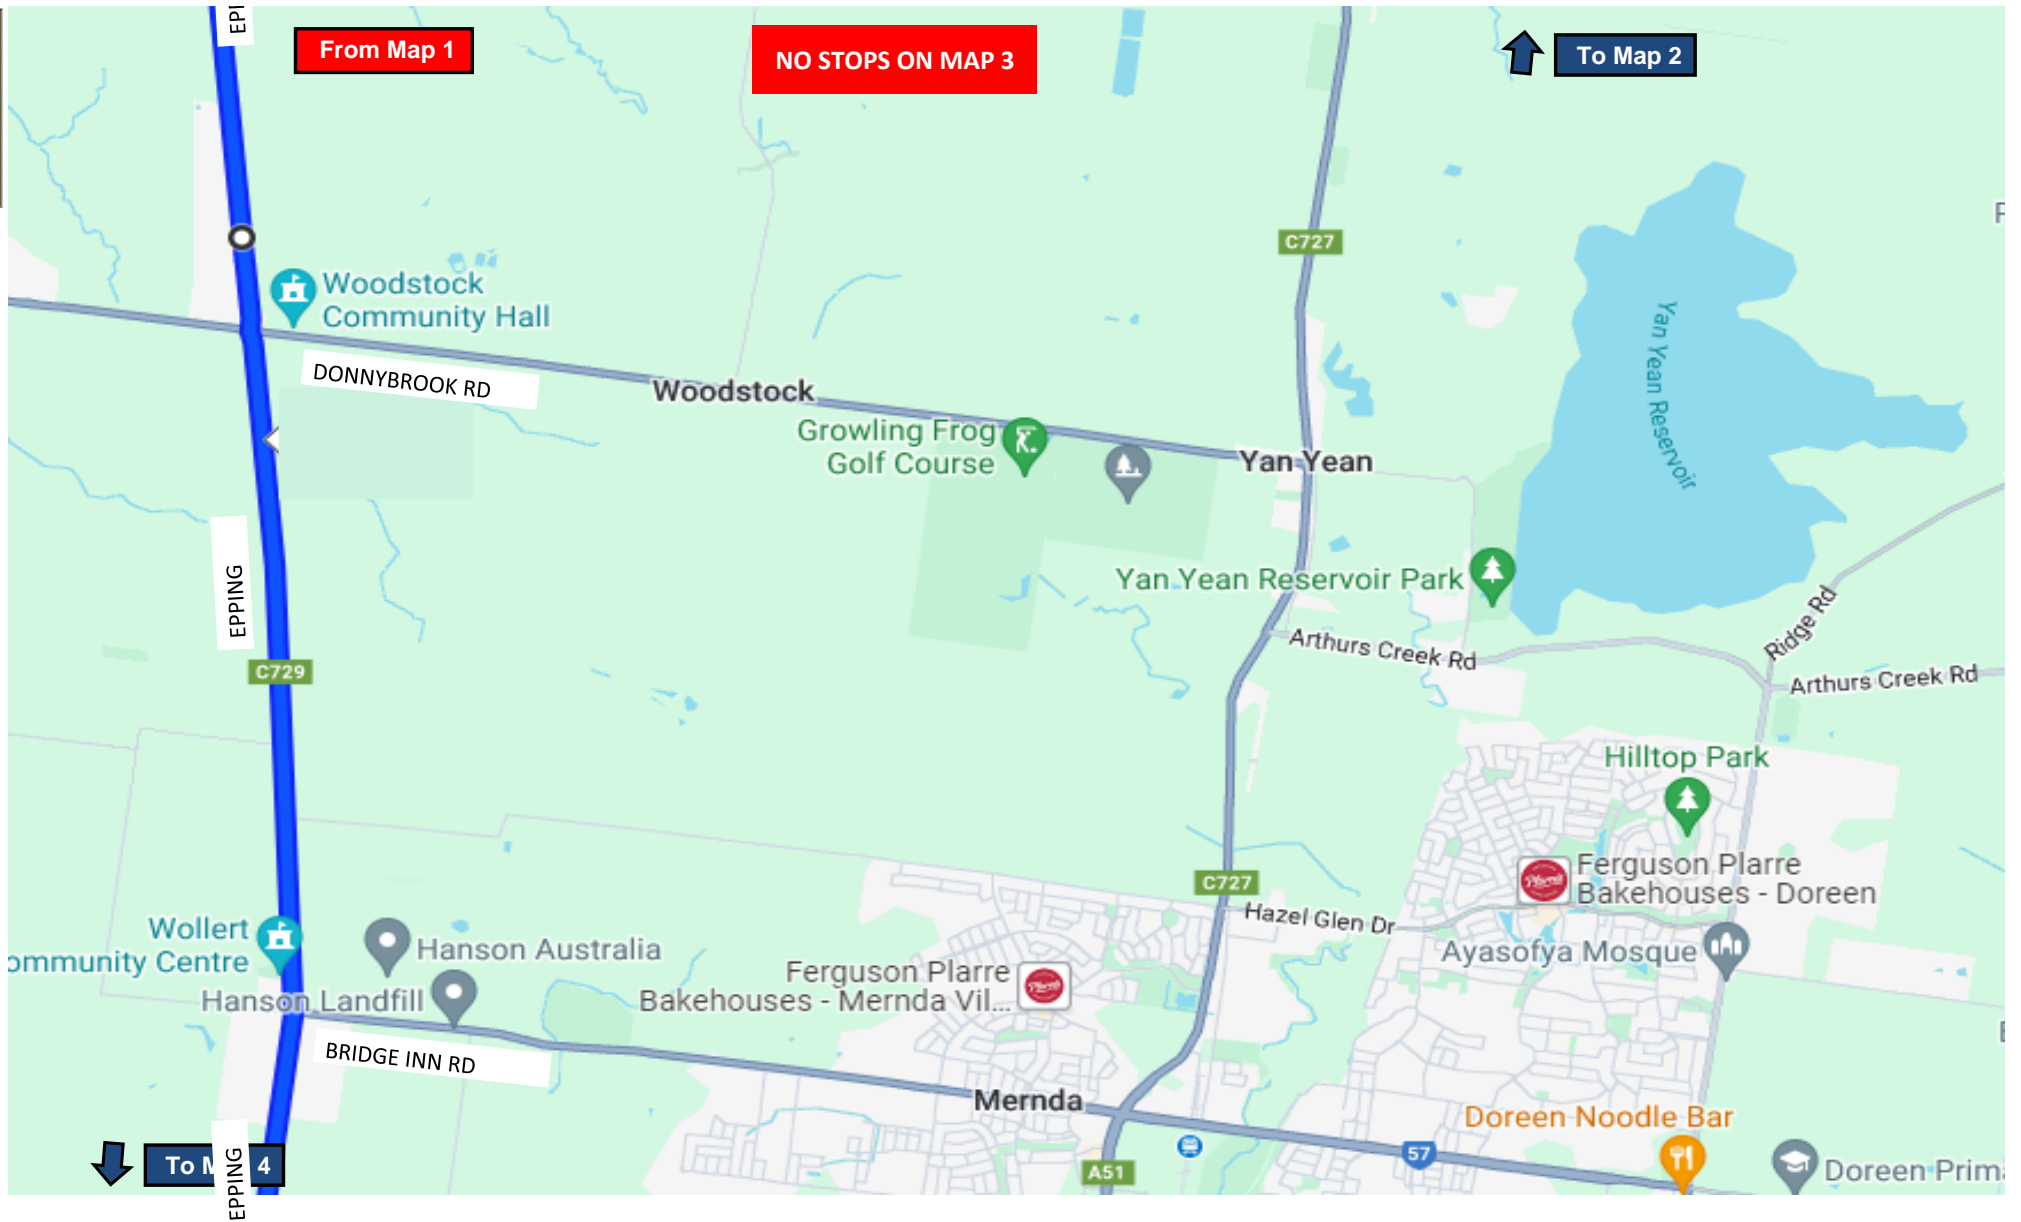

## Marymede College: Eden Park - MCCEP

Bus Stop Location AM	AM Time	Stop	PM Time	Bus Stop Location PM
Before Second Ave on Fifth Ave	07:29	1	16:26	Cnr Eighth and Second Ave
Cnr Eighth and Second Ave	07:31	2	16:25	Fifth Ave after Second Ave
Cnr Grants and Merriang Rd	07:40	3	16:22	Cnr Grants and Merriang Rd
Pine Park via Saltlake Boulevard opposite 356 bus stop on Pine Park Dve	07:56	4	16:07	Pine Park Dve at 356 bus stop
De Rossi Blvd after Highpark Drive	08:01	5	16:01	De Rossi Blvd Before Highpark Drive
N/A		6	15:59	Contempo Blvd/Evolve Esplanade
65 Contempo Boulevard before Edgars Rd (Bemm Lane)	08:03	7	15:58	Contempo Boulevard No. 72 (Bemm Lane)
Edgars Road after Steen Avenue at 357 Bus Stop	08:04	8	15:56	Edgars Road before Steen Avenue (on right) at 357 bus stop
Edgars Road after Harvest Home Road at 357 bus stop	08:05	9	15:55	Edgars Rd/Harvest Home Road
Gammage Boulevard before Shields Street	08:06	10	15:53	Gammage Boulevard before Shields Street
Greenfields Drive after Farmhouse Boulevard at 358 bus stop	08:11	11	15:52	Greenfields Drive after Farmhouse Boulevard at 358 bus stop
Manor House Drive after Herlitz Drive	08:15	12	15:50	Manor House Drive before easement
Findon Road and Brush Rd at bus stop	08:20	13	15:45	Findon Road and Brush Rd at bus stop
Findon Road after Devora Road at 577 bus stop	08:23	14	15:43	Findon Road after Devora Road at 577 bus stop
N/A		15	15:40	McDonalds Road (58) before Pindari Avenue
Marymede College Williamsons Road	08:30	16	15:25	Marymede College Williamsons Road

Effective 29th January 2025

PING

FOLLOW GREEN ARROWS FOR AM  
AND RED ARROWS FOR PM

To Map 4

To Map 6