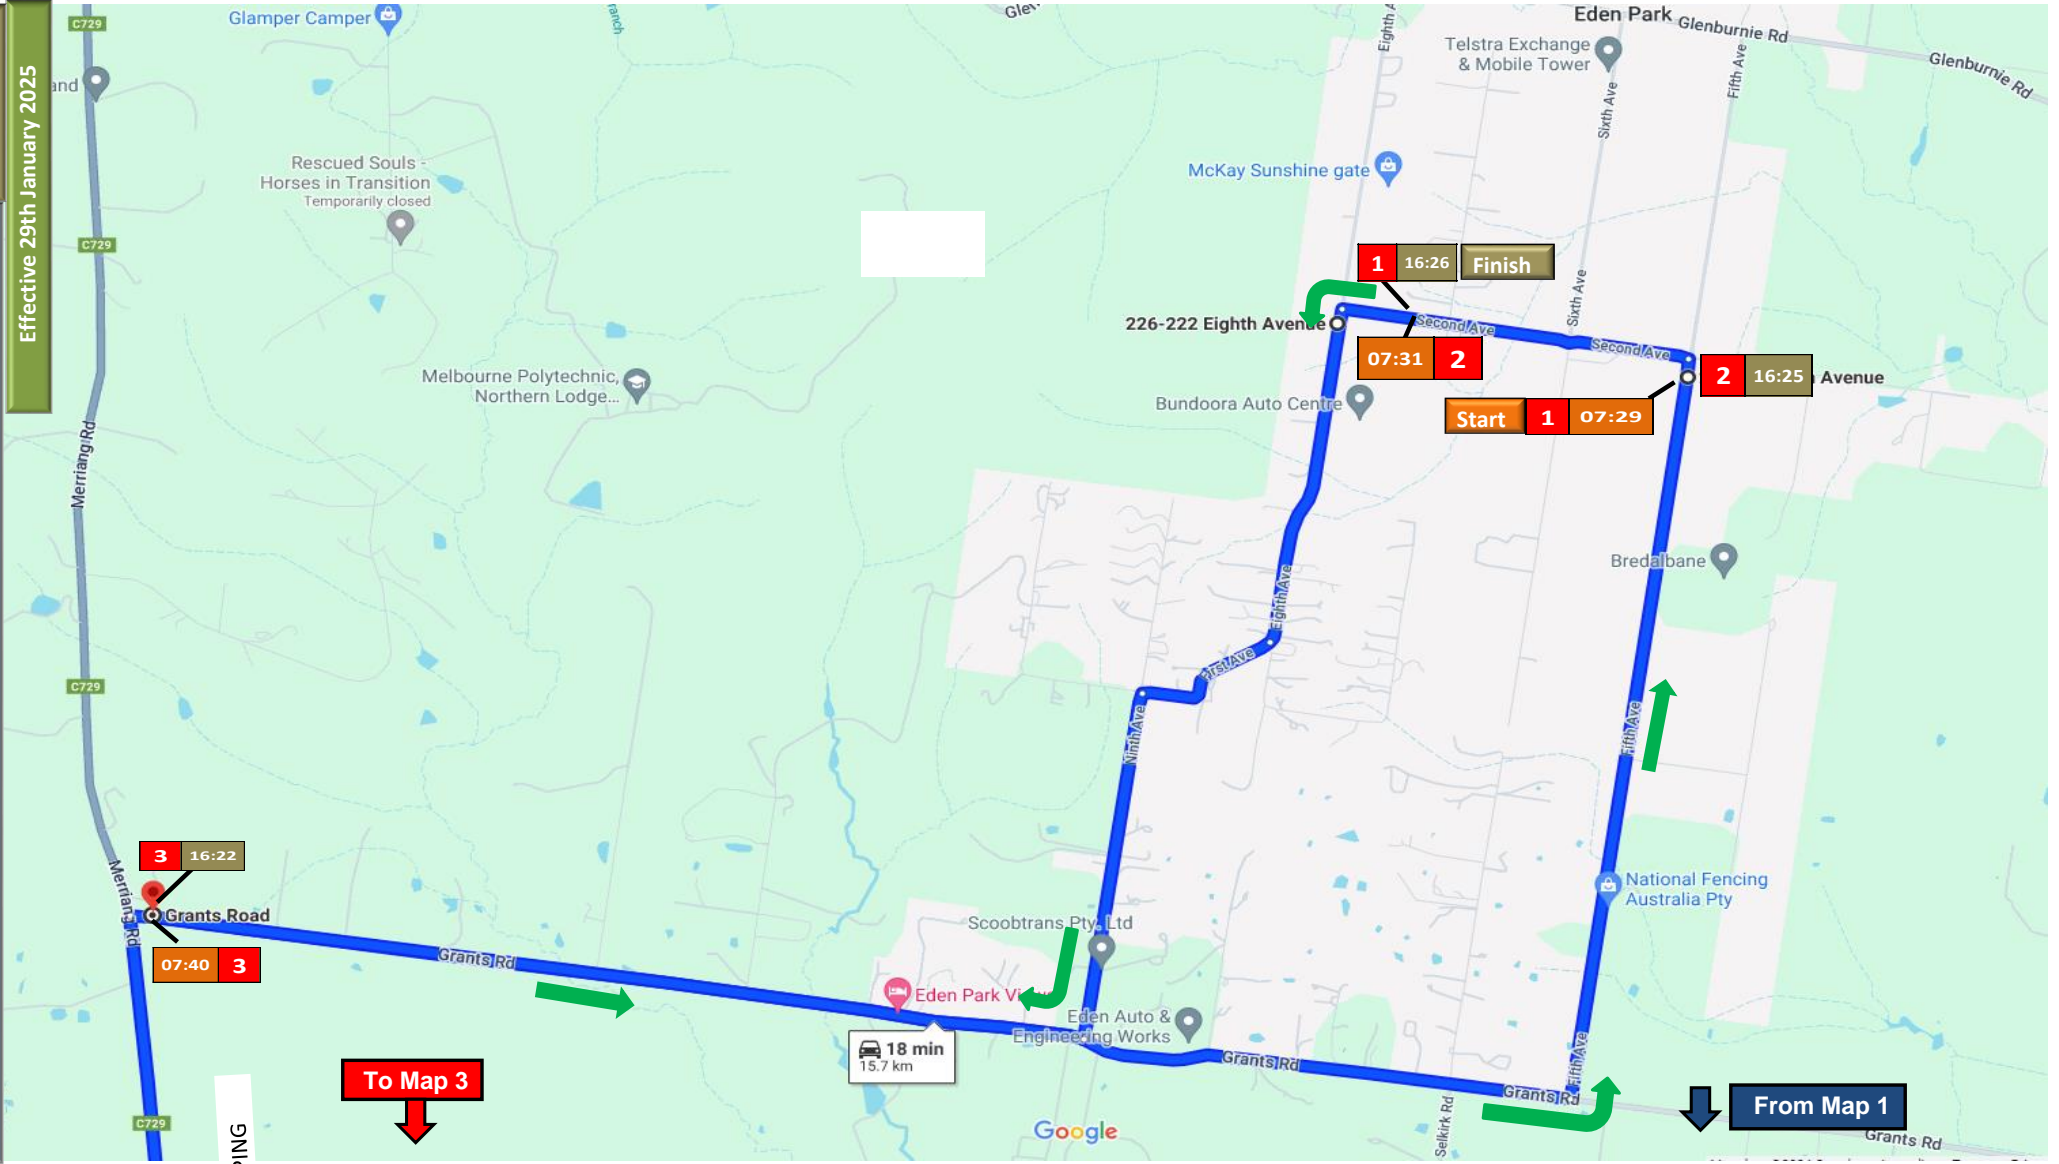

## Marymede College: Eden Park - MCCEP

Bus Stop Location AM	AM Time	Stop	PM Time	Bus Stop Location PM
Before Second Ave on Fifth Ave	07:29	1	16:26	Cnr Eighth and Second Ave
Cnr Eighth and Second Ave	07:31	2	16:25	Fifth Ave after Second Ave
Cnr Grants and Merriang Rd	07:40	3	16:22	Cnr Grants and Merriang Rd
Pine Park via Saltlake Boulevard opposite 356 bus stop on Pine Park Dve	07:56	4	16:07	Pine Park Dve at 356 bus stop
De Rossi Blvd after Highpark Drive	08:01	5	16:01	De Rossi Blvd Before Highpark Drive
N/A		6	15:59	Contempo Blvd/Evolve Esplanade
65 Contempo Boulevard before Edgars Rd (Bemm Lane)	08:03	7	15:58	Contempo Boulevard No. 72 (Bemm Lane)
Edgars Road after Steen Avenue at 357 Bus Stop	08:04	8	15:56	Edgars Road before Steen Avenue (on right) at 357 bus stop
Edgars Road after Harvest Home Road at 357 bus stop	08:05	9	15:55	Edgars Rd/Harvest Home Road
Gammage Boulevard before Shields Street	08:06	10	15:53	Gammage Boulevard before Shields Street
Greenfields Drive after Farmhouse Boulevard at 358 bus stop	08:11	11	15:52	Greenfields Drive after Farmhouse Boulevard at 358 bus stop
Manor House Drive after Herlitz Drive	08:15	12	15:50	Manor House Drive before easement
Findon Road and Brush Rd at bus stop	08:20	13	15:45	Findon Road and Brush Rd at bus stop
Findon Road after Devora Road at 577 bus stop	08:23	14	15:43	Findon Road after Devora Road at 577 bus stop
N/A		15	15:40	McDonalds Road (58) before Pindari Avenue
Marymede College Williamsons Road	08:30	16	15:25	Marymede College Williamsons Road

Effective 29th January 2025

PING

FOLLOW GREEN ARROWS FOR AM  
AND RED ARROWS FOR PM

To Map 4

To Map 6