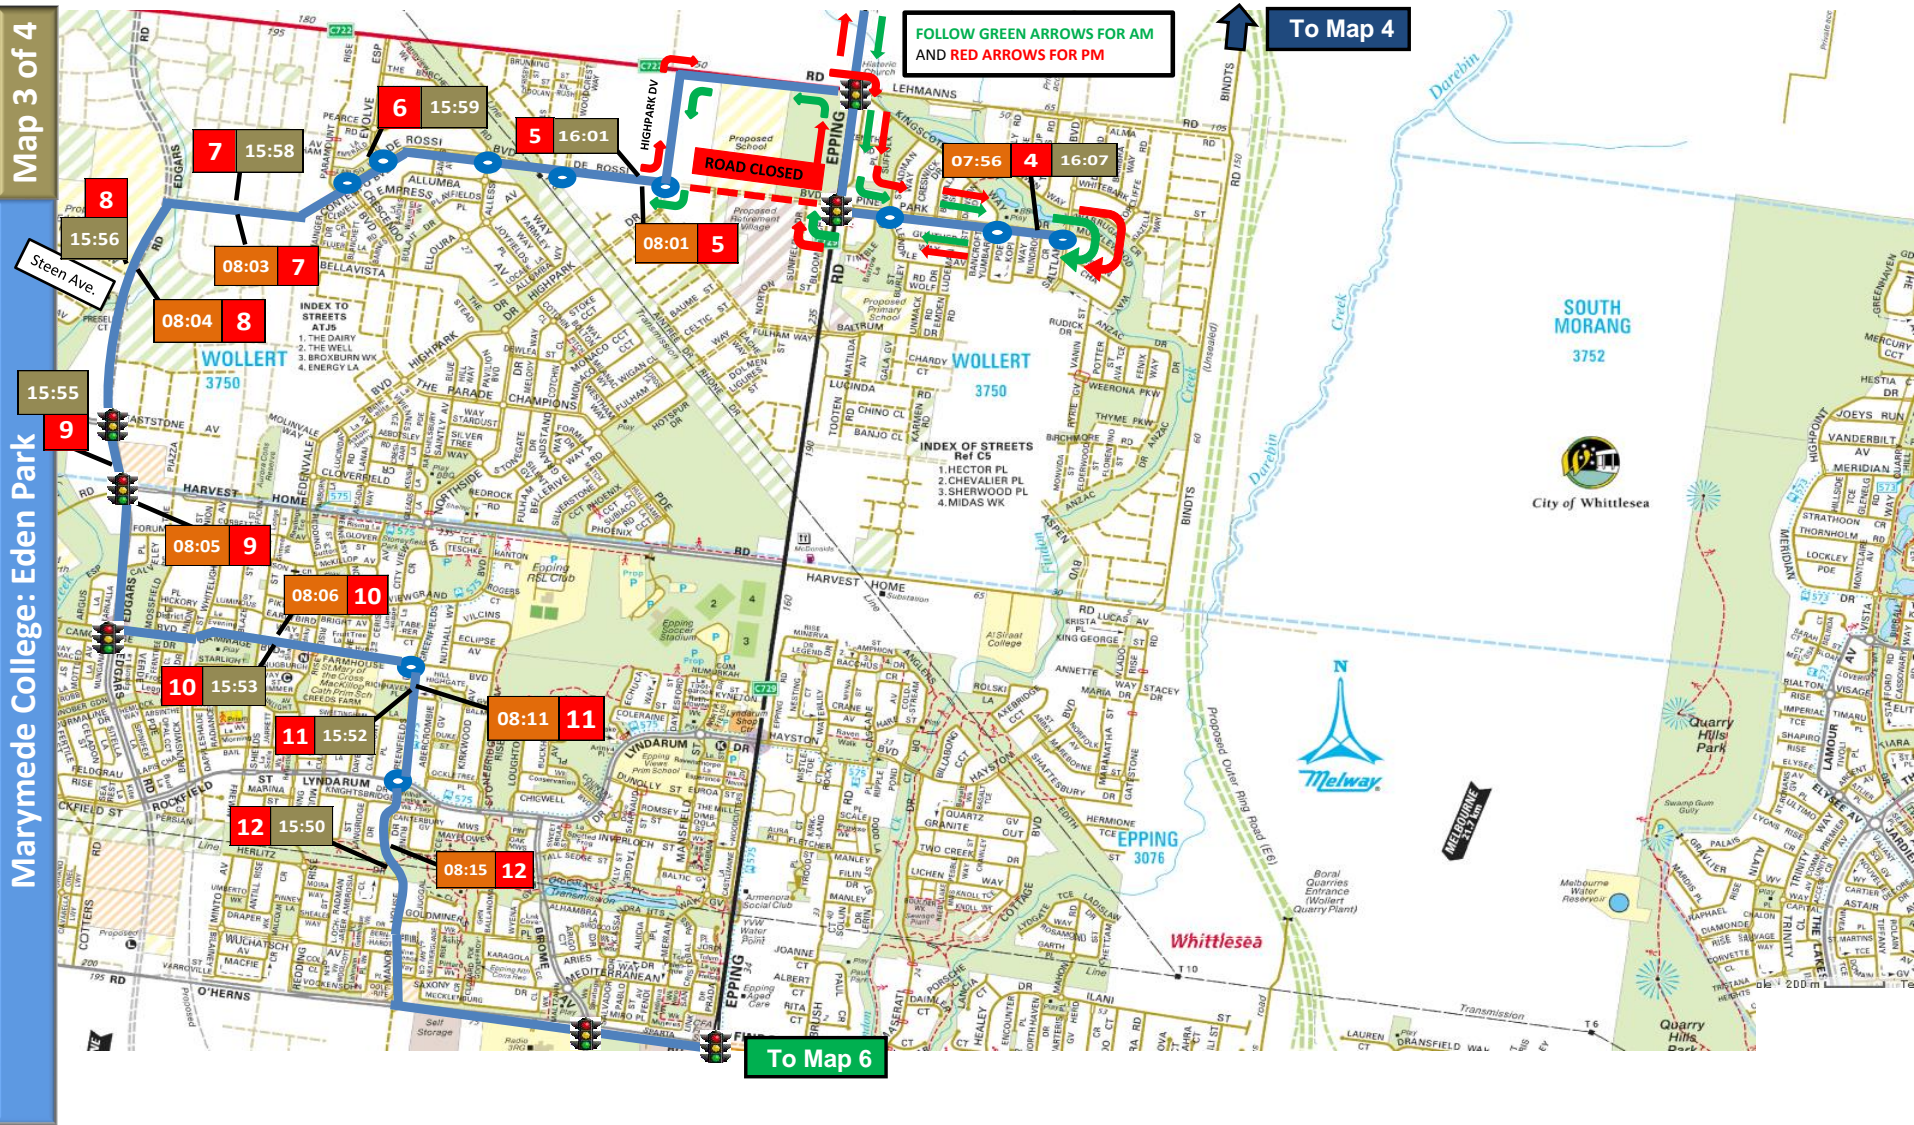

## Marymede College: Eden Park - MCCEP

Bus Stop Location AM	AM Time	Stop	PM Time	Bus Stop Location PM
Before Second Ave on Fifth Ave	07:29	1	16:26	Cnr Eighth and Second Ave
Cnr Eighth and Second Ave	07:31	2	16:25	Fifth Ave after Second Ave
Cnr Grants and Merriang Rd	07:40	3	16:22	Cnr Grants and Merriang Rd
Pine Park via Saltlake Boulevard opposite 356 bus stop on Pine Park Dve	07:56	4	16:07	Pine Park Dve at 356 bus stop
De Rossi Blvd after Highpark Drive	08:01	5	16:01	De Rossi Blvd Before Highpark Drive
N/A		6	15:59	Contempo Blvd/Evolve Esplanade
65 Contempo Boulevard before Edgars Rd (Bemm Lane)	08:03	7	15:58	Contempo Boulevard No. 72 (Bemm Lane)
Edgars Road after Steen Avenue at 357 Bus Stop	08:04	8	15:56	Edgars Road before Steen Avenue (on right) at 357 bus stop
Edgars Road after Harvest Home Road at 357 bus stop	08:05	9	15:55	Edgars Rd/Harvest Home Road
Gammage Boulevard before Shields Street	08:06	10	15:53	Gammage Boulevard before Shields Street
Greenfields Drive after Farmhouse Boulevard at 358 bus stop	08:11	11	15:52	Greenfields Drive after Farmhouse Boulevard at 358 bus stop
Manor House Drive after Herlitz Drive	08:15	12	15:50	Manor House Drive before easement
Findon Road and Brush Rd at bus stop	08:20	13	15:45	Findon Road and Brush Rd at bus stop
Findon Road after Devora Road at 577 bus stop	08:23	14	15:43	Findon Road after Devora Road at 577 bus stop
N/A		15	15:40	McDonalds Road (58) before Pindari Avenue
Marymede College Williamsons Road	08:30	16	15:25	Marymede College Williamsons Road

Effective 29th January 2025

PING

FOLLOW GREEN ARROWS FOR AM  
AND RED ARROWS FOR PM

To Map 4

To Map 6